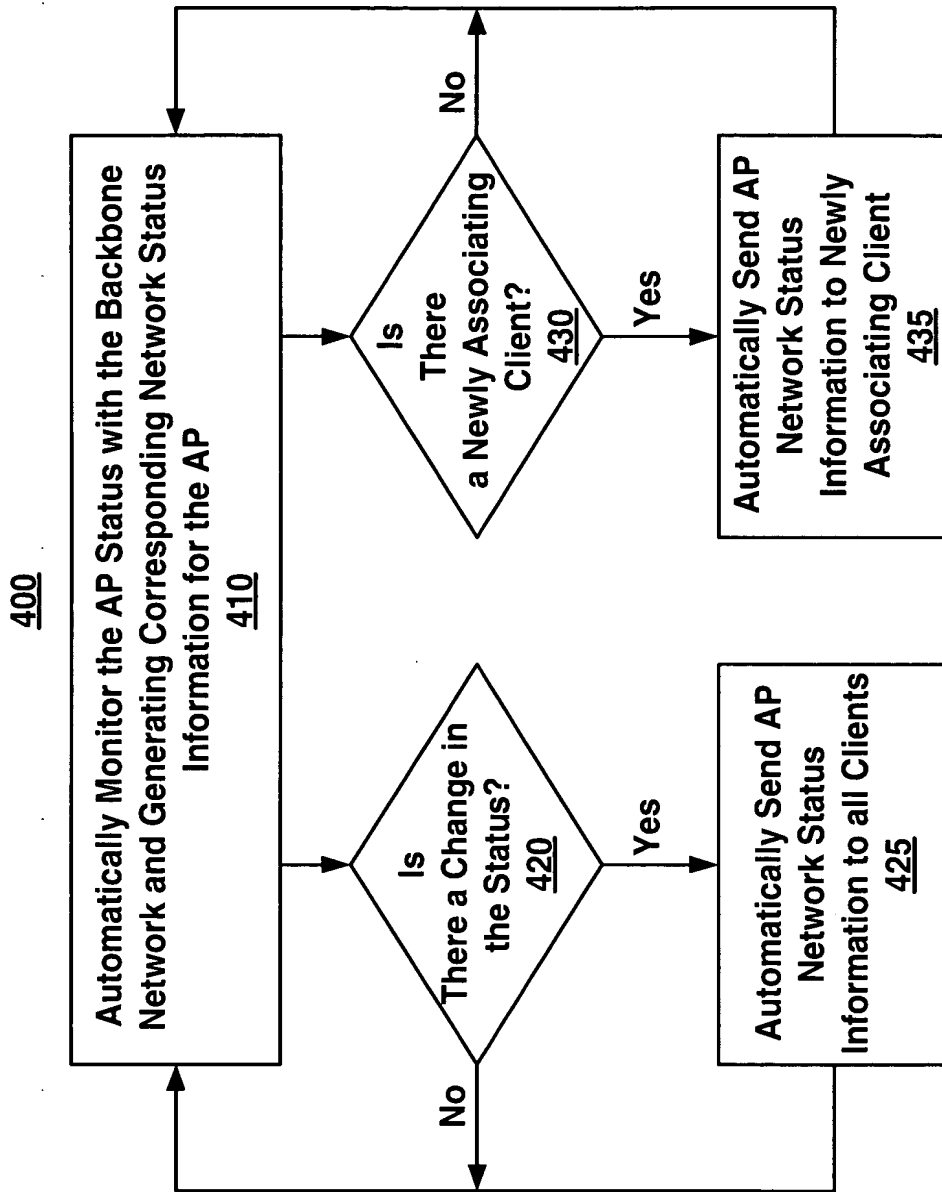

**FIG. 1 (Prior Art)**

FIG. 2

3/4

<u>OFFSET</u>	<u>SIZE</u>	<u>FIELD</u>
0X00	30	MAC HEADER (e.g. 802.11)
0x1E	2	Ether Type (Unique Ether Type)
0x20	2	Length
0x22	2	Function type (= " Smart Agent protocol)
0x24	1	Control
0x25	1	Status
0x26	1	Sequence number (=1) : Response
0x27	1	Reserved for Vendor Specific
0x28	2	Checksum
0x2A	1	AP Ethernet link status ← 310
0x2B	1	AP IP address type (DHCP OR FIXED)
0x2C	4	IP address ← 320 ← 315
0x30	4	IP address mask ← 325
0x34	4	Default IP Gateway ← 330

FIG. 3

FIG. 4